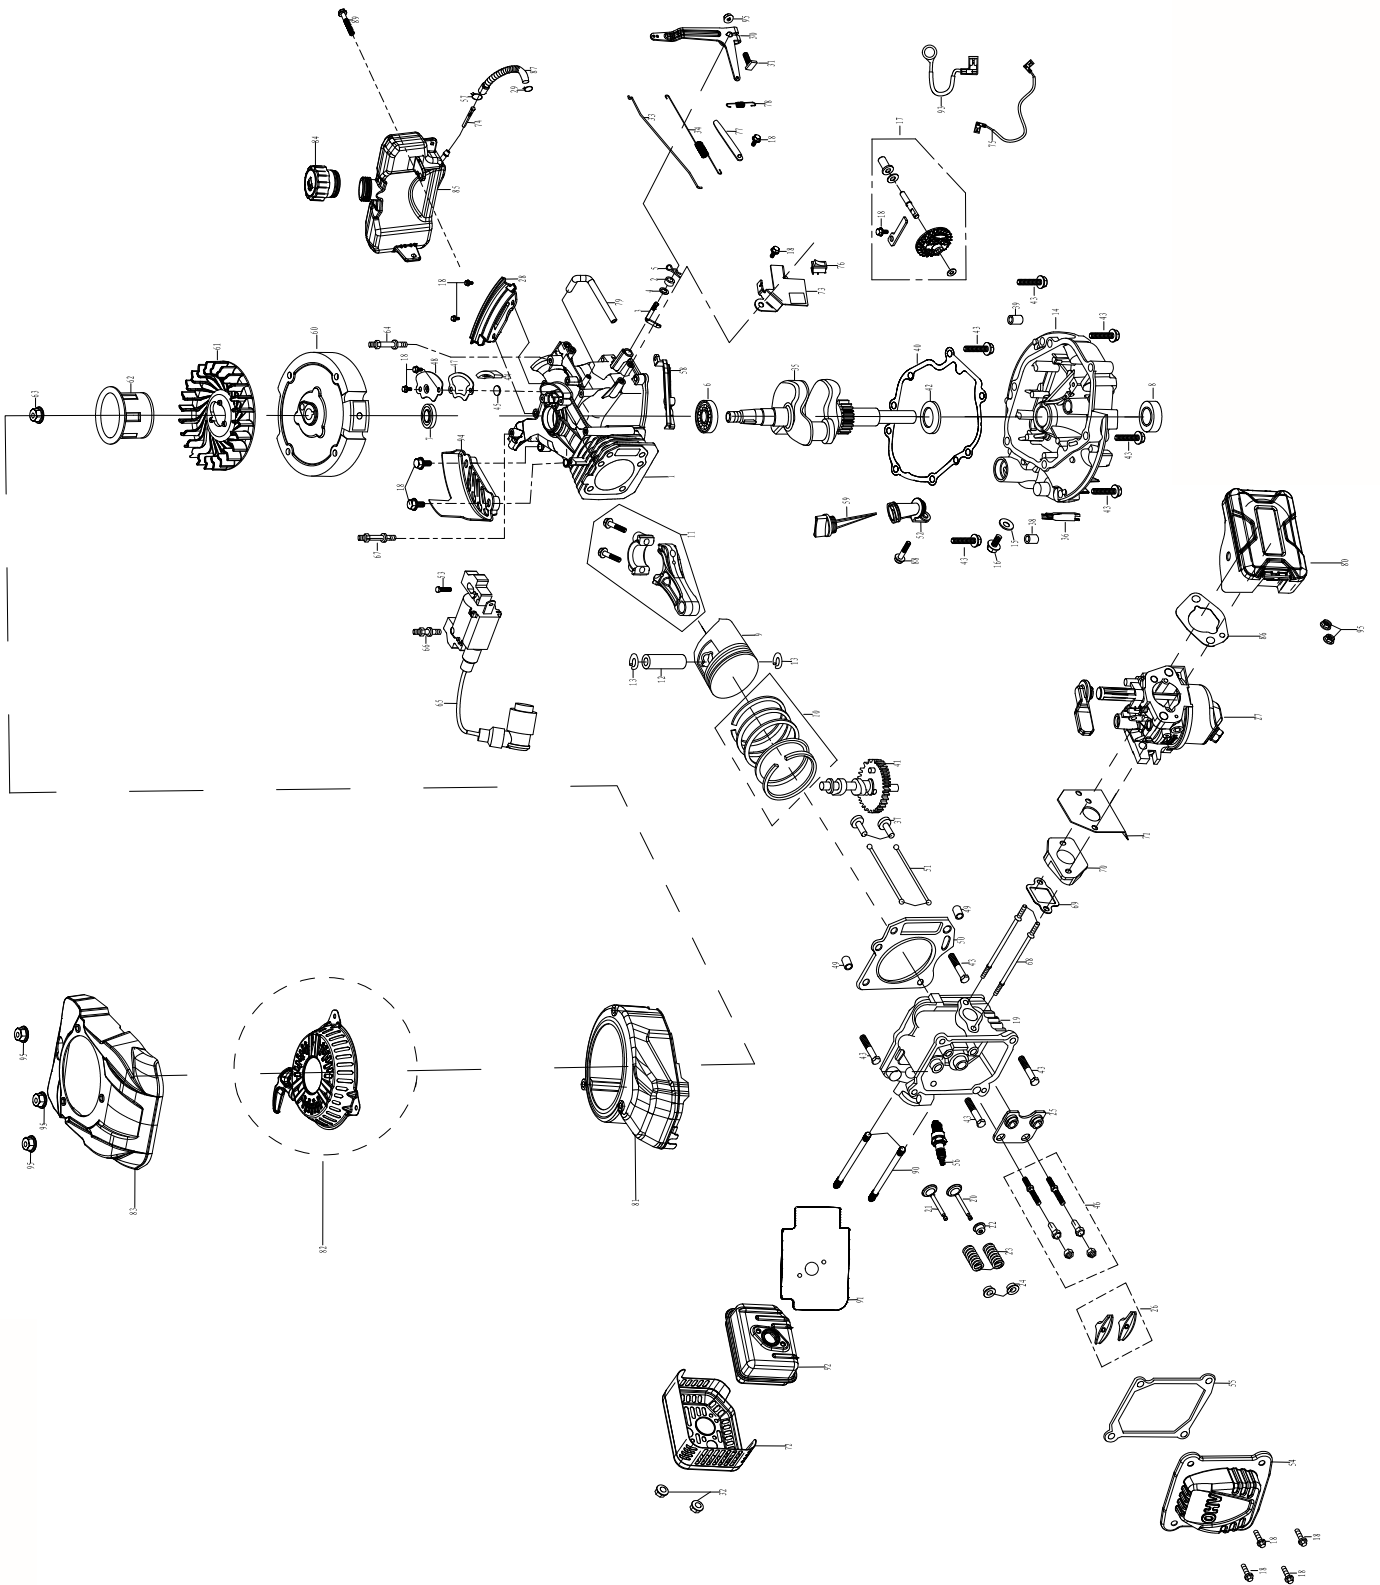

EXPLODED VIEW & PARTS LIST

EXPLODED VIEW & PARTS LIST

No.	Parts Number	Description	Qty.
1	PW31-101	Crankcase	1
2	PW28-102	Governor Arm Shaft Seal	1
3	PW28-103	Governor Arm Shaft	1
4	PW28-104	Washer	1
5	PW31-107	Lock Pin	1
6	PW31-102	Ball Bearing	1
7	PW28-105	Oil Seal	1
8	PW28-106	Oil Seal	1
9	PW28-107	Piston	1
10	PW28-108	Piston Ring	1
11	PW28-109	Connecting Rod	1
12	PW31-114	Piston Pin	1
13	PW31-115	Piston Clip	2
14	PW28-110	Crankcase Assembly	1
15	PW31-109	Drain Plug Washer	1
16	PW31-108	Drain Plug Bolt	1
17	PW28-111	Governor Assembly	1
18	PW31-135	M6 Bolt	13
19	PW28-112	Cylinder Head	1
20	PW28-113	Intake Valve	1
21	PW28-114	Exhaust Valve	1
22	PW28-115	Return Valve	1
23	PW31-123	Valve Spring	2
24	PW31-124	Valve Spring Seat	2
25	PW28-114	Push Rod Guide	1
26	PW28-115	Rocker Assembly	2
27	PW28-116	Carburetor Assembly	1
28	PW28-117	Shroud	1
29	PW31-133	Fuel Line Clip	1
30	PW28-118	Governor Arm	1
31	PW31-135	Governor Bolt	1
32	PW31-136	M6 Nut	2
33	PW28-119	Governor Rod	1
34	PW28-120	Throttle Return Spring	1
35	PW28-121	Crankshaft Assembly	1
36	PW28-122	Oil Pipe	1
37	PW28-123	Lifter	2
38	PW28-124	Bushing	1
39	PW28-125	Bushing	1
40	PW28-126	Gasket	1
41	PW28-127	Camshaft Assembly	1
42	PW28-128	Washer	1
43	PW28-129	M8 Bolt	10
44	PW28-130	Filter	1
45	PW28-131	Valve Cover	1
46	PW31-129	Stud Bolt	2
47	PW28-132	Valve Gasket	1
48	PW28-133	Valve Cap	1

No.	Parts Number	Description	Qty.
49	PW31-110	Dowel Pin	2
50	PW23-134	Head Gasket	1
51	PW31-146	Push Rod	2
52	PW28-134	Oil Filler Extension	1
53	PW28-135	M6 Bolt	1
54	PW28-136	Cylinder Head Cover	1
55	PW28-137	Head Cover Gasket	1
56	PW28-138	Spark Plug	1
57	PW28-139	Fuel Line Clip	1
58	PW28-140	Shroud	1
59	PW28-141	Dipstick	1
60	PW28-142	Flywheel Cover	1
61	PW28-143	Fan	1
62	PW28-144	Flange	1
63	PW31-173	M14 Nut	1
64	PW28-145	Recoil Stud Bolt	1
65	PW28-146	Ignition Coil Assembly	1
66	PW28-147	Ignition Coil Bolt	1
67	PW28-148	Starter Bolt	1
68	PW28-149	Stud Bolt	2
69	PW28-150	Intake Gasket	1
70	PW28-151	Carburetor Spacer	1
71	PW28-152	Carburetor Gasket	1
72	PW28-153	Muffler Shield	1
73	PW28-154	Shroud Assembly	1
74	PW28-155	Filter	1
75	PW28-156	Wire	1
76	PW28-157	On/Off Switch	1
77	PW31-184	Wire Harness Clip	1
78	PW28-158	Governor Spring	1
79	PW28-159	Breather Tube	1
80	PW28-160	Air Cleaner Assembly	1
81	PW28-161	Fan	1
82	PW28-162	Recoil Starter	1
83	PW28-163	Fan Cover	1
84	PW28-164	Fuel Tank Cap	1
85	PW28-165	Fuel Tank Assembly	1
86	PW28-166	Carburetor Spacer	1
87	PW28-167	Fuel Line	1
88	PW28-168	M8x20 Bolt	1
89	PW28-169	M6x20 Bolt	1
90	PW28-170	Stud Bolt	2
91	PW28-171	Exhaust Gasket	1
92	PW28-172	Muffler	1
93	PW28-173	Wire	1
94	PW28-174	Shroud	1
95	PW28-175	M6 Nut	6