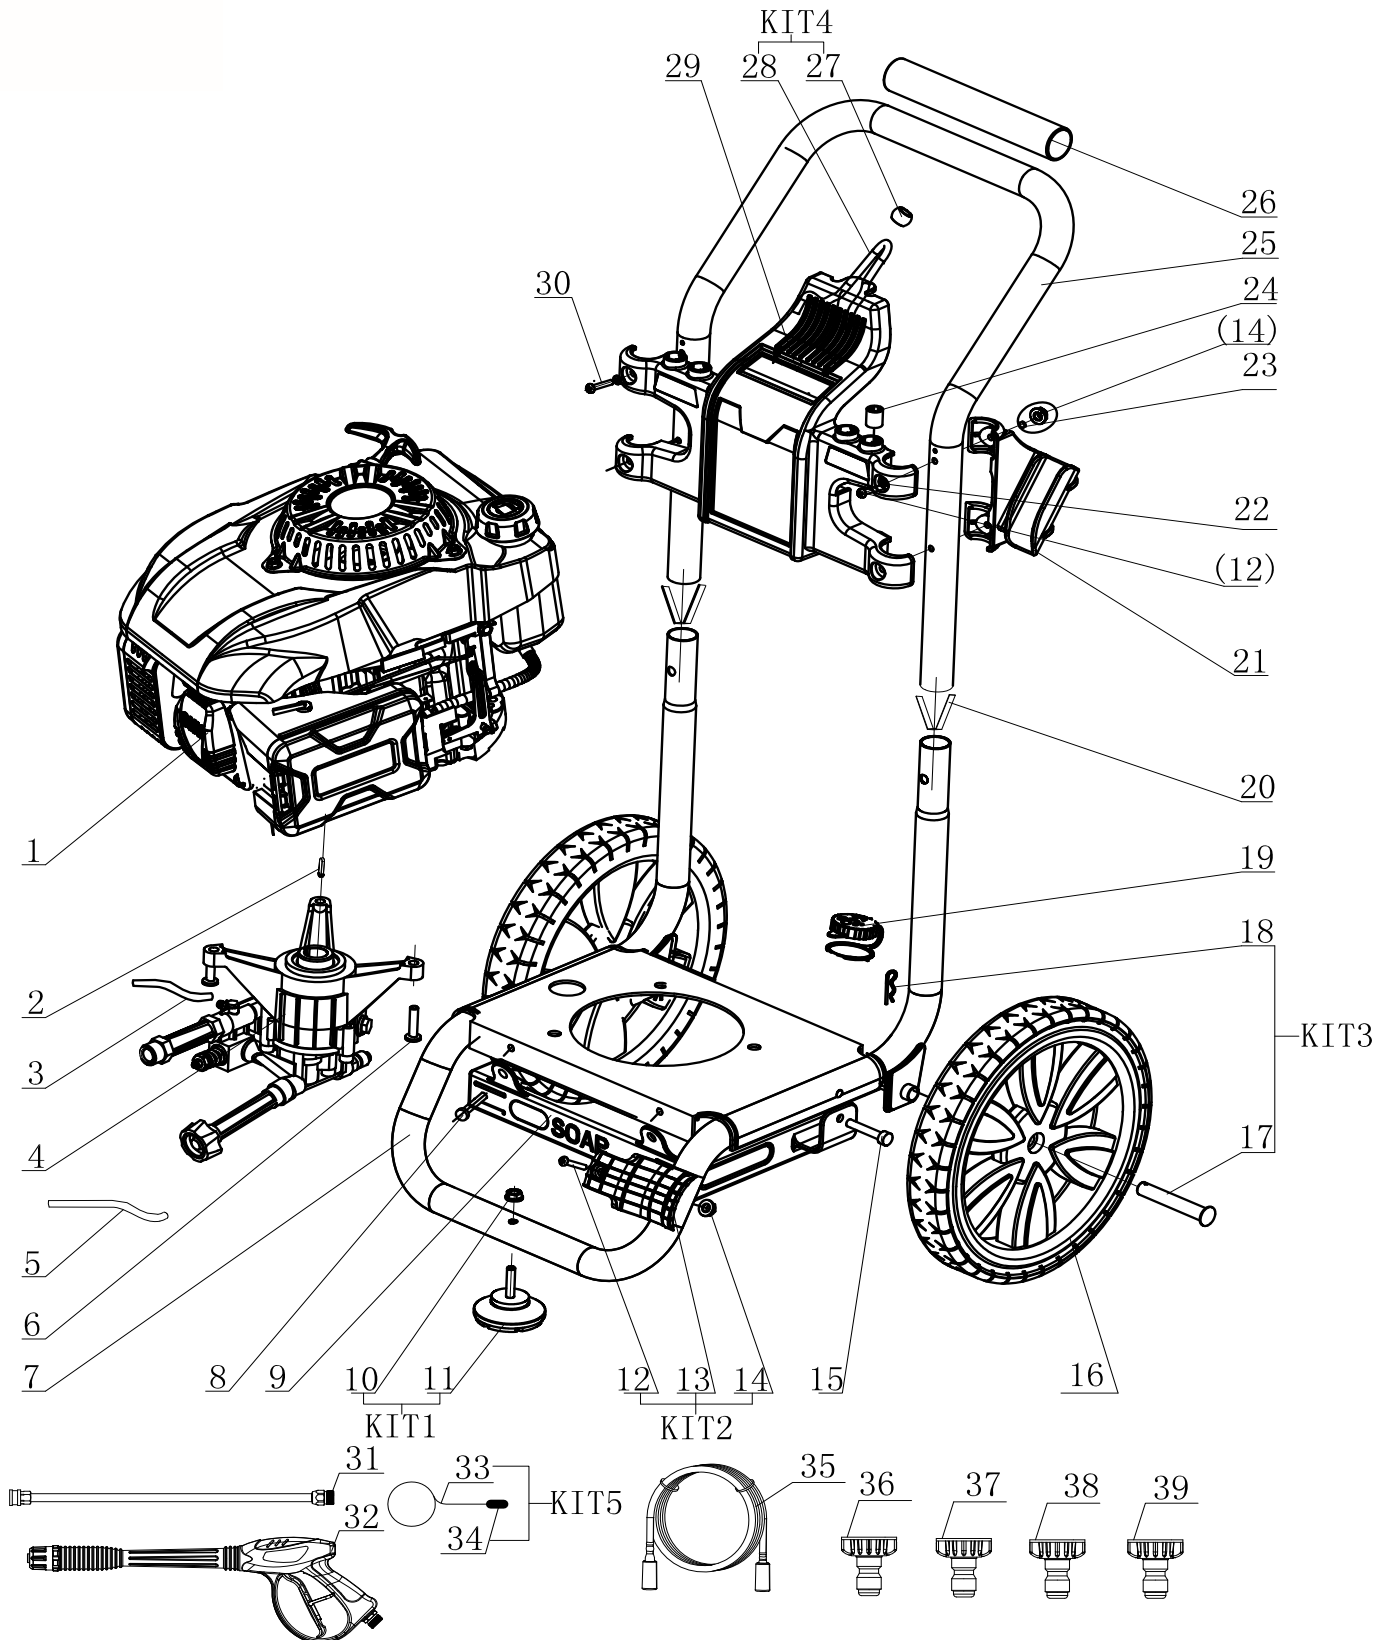

EXPLODED VIEW & PARTS LIST

EXPLODED VIEW & PARTS LIST

No.	Parts Number	Description	Qty.
1	PW28-001	Engine	1
2	PW28-002	Flat Key	1
3	PW28-003	Siphon Tube	1
4	PW28-004	Water Pump	1
5	PW28-005	Soap Drainage Hose	1
6	PW28-006	Bolt	3
7	PW28-007	Lower "A" Frame Assembly	1
8	PW28-008	Bolt	2
9	PW31B-004	Detergent Tank	1
10	PW31-006	Lock Nut	2
11	PW31-007	Foot	1
12	PW31-008	GB/T 818-76 M6X45 Screw	3
13	PW31-009	Lower Gun Hook	1
14	PW31-010	Lock Nut	5
15	PW31-011	Bolt	1
16	PW31-014	12" Wheel	2
17	PW31-013	Wheel Axle	2
18	PW31-015	Cotter Pin	2
19	PW31-003	Detergent Tank Cap	1
20	PW31-018	Spring	2
21	PW31-019	Upper Gun Hook	1
22	PW28-022	Washer	4
23	PW31-020	Ignition Collar	2
24	PW31-021	Nozzle Holder	4
25	PW28-025	Handle	1
26	PW31-023	Foam Grip	1
27	PW31-024	Bungee Cord Knob	1
28	PW31-025	Bungee Cord	1
29	PW31-176	Panel	1
30	PW31B-020	Bolt and Nut	2
31	PW31-032	Lance	1
32	PW31-033	Spray Gun	1
33	PW31-034	Nozzle Cleaner	1
34	PW31-034	Nozzle Cleaner Holder	1
35	PW28-035	High Pressure Hose	1
36	PW31-037	Red Nozzle 0°	1
37	PW31-039	Green Nozzle 15°	1
38	PW31-040	White Nozzle 40°	1
39	PW31-041	Black Nozzle	1
40	PW28-040	Wrench	1
41	PW28-041	Screwdriver	1
42	PW28-042	Spark Plug Cover	1